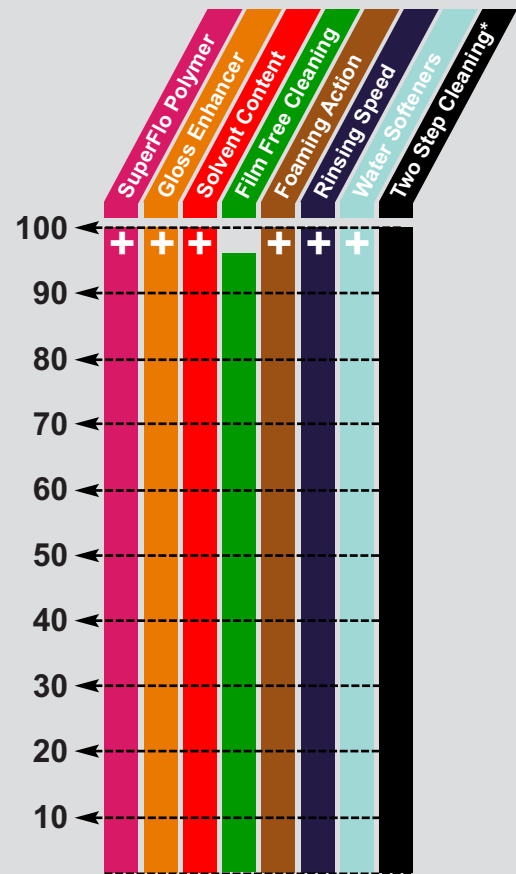

TRUCK WASH

MR. MUSCLE

Best suited for washing & degreasing trucks, trailer bodies and engines.

One drum pak of MR. MUSCLE makes **110 GALLONS** of a heavy duty concentrate or **55 GALLONS** of a Severe Duty Extract.

Contains blends of 'high-yield' builders and couplers, a heavy concentration of solvents to cut exhaust carbons, surfactants, wetting agents, rinse aids and silicone based gloss enhancers.

Available Sizes:

- 55 to 110 Gallon Drum Pak **#MRM55** $190.00
- 30 to 60 Gallon Drum Pak **#MRM30** $124.15
- 5 to 10 Gallon Drum Pak **#MRM5** $ 50.00

SHIPPING INCLUDED

To determine which product is best suited for you visit our website at www.envirospec.com

*Perfect 'Step 2' of Acid/Alkaline cleaning process

IN-BETWEEN SURVIVAL AND MADNESS LIES 'OBSESSION.' John Allison

Our entire cleaning philosophy was set in motion in the early 70's when John Allison, the owner of EnviroSpec, started his mobile wash business and quickly realized that if he was ever going to succeed he had to learn how to make his own cleaning detergents. He did and the rest is history.

With groundbreaking technology such as SuperFlo Polymer and Gloss Enhancers, today the EnviroSpec arsenal of high performance professional mobile wash chemicals are the industry's first choice. A testament from the pro's who use our products is summed up in four simple words: *The best or nothing.*

Mr. Muscle has a 40 pound base of Prodigy, the industry's #1 Selling Tractor/Trailer Wash, plus a separate container of a 'high-yield' solvent additive that really cranks up the horsepower and safely cuts through the heavy build-up of carbonaceous pollutants such as the exhaust typically found on over-the-road trailer bodies and fifth-wheel grease!

USE THIS PRODUCT when vehicles are extremely dirty and when exhaust carbon, grease and oil is 'caked' on the surface or when accounts only wash every 8-16 weeks. Contains Gloss Enhancers.

EnviroSpec has always predicted it's future through creation.